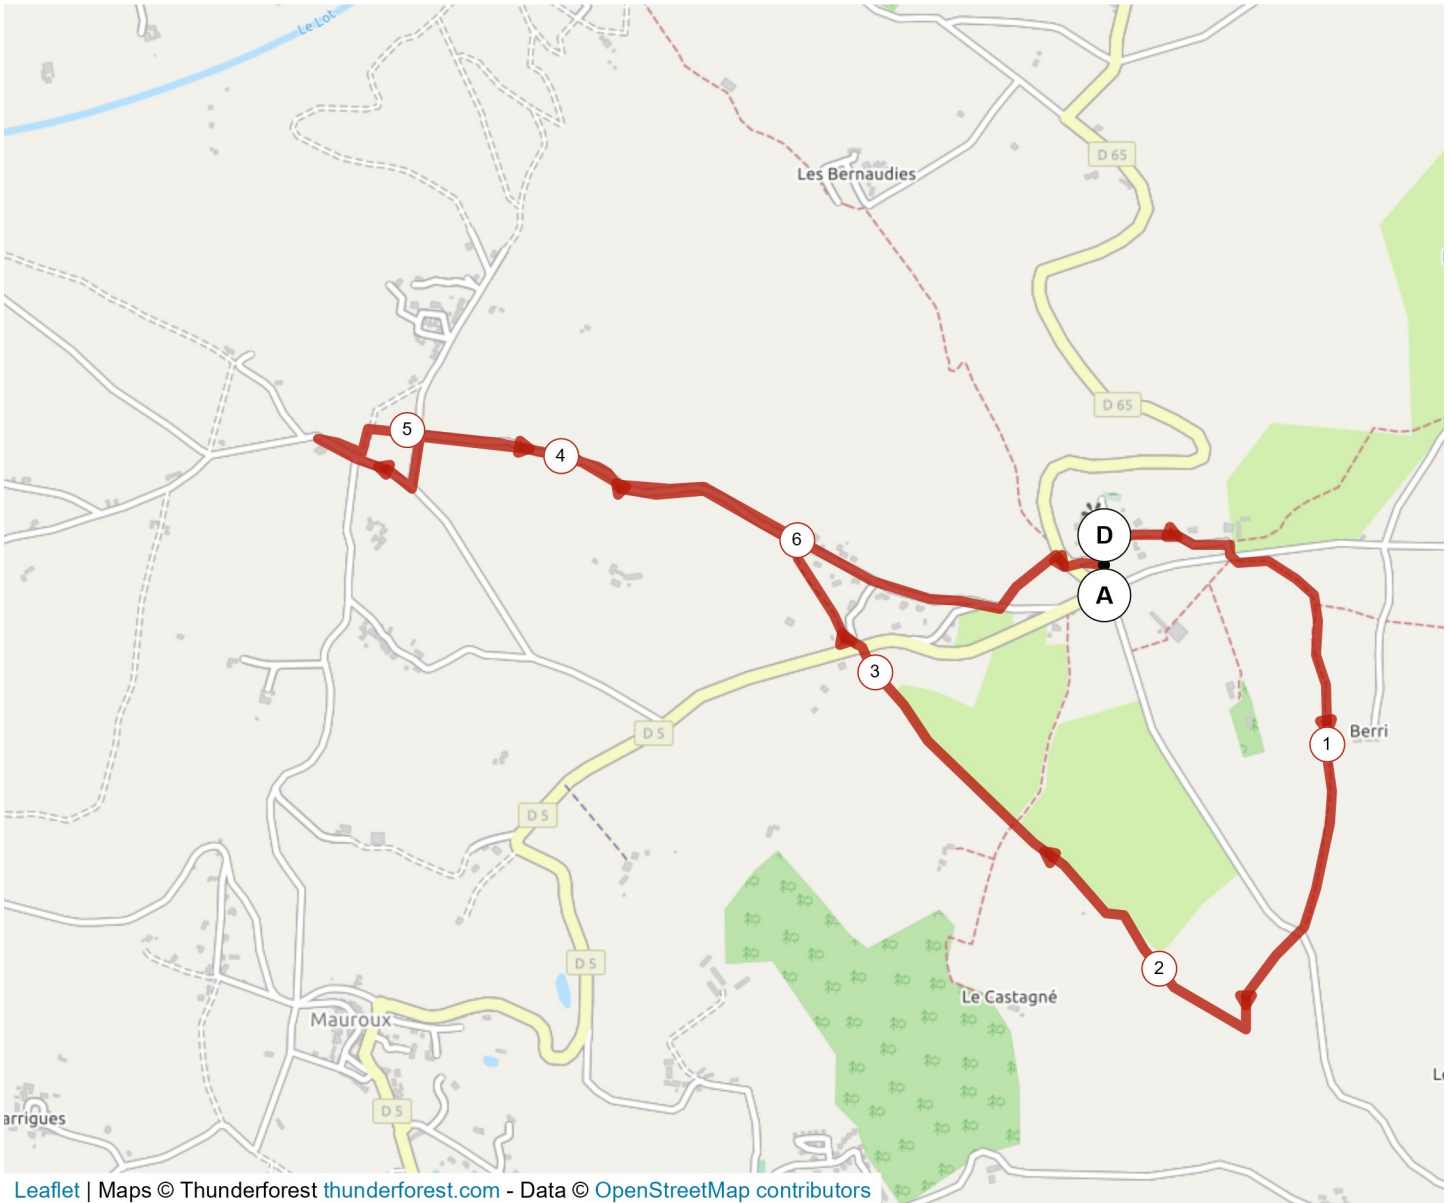

11112284 | Randonnée pédestre | lacapelle cabanac

Lacapelle-Cabanac -> Lacapelle-Cabanac

6.837 km ↑ 45 m ↓ 45 m ▲ 215 m ▼ 238 m

Leaflet | Maps © Thunderforest thunderforest.com - Data © [OpenStreetMap contributors](https://openstreetmap.org)

© 2020 Openrunner