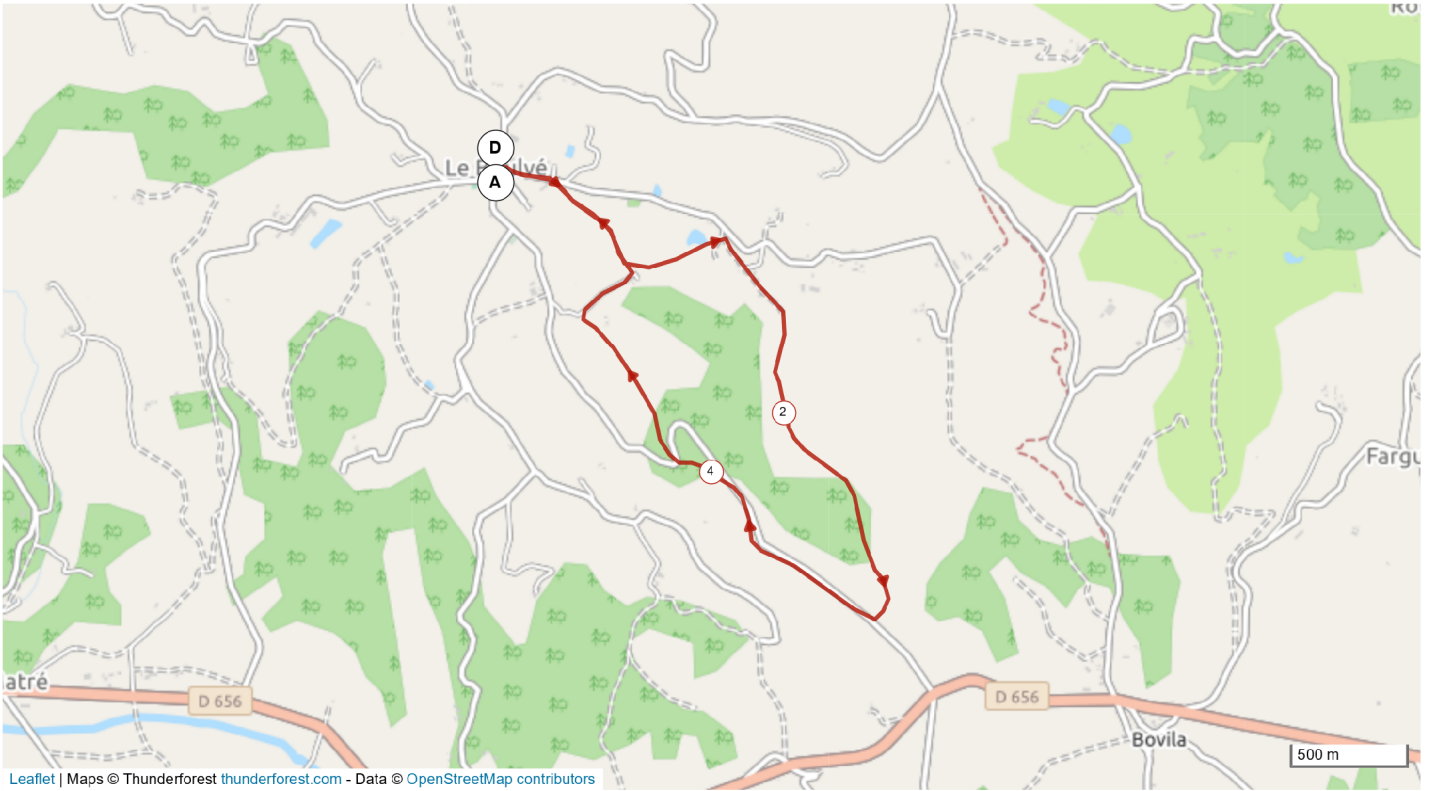

#11680910 | Randonnée pédestre | Le Boulvé Nocturne
Le Boulvé -> Le Boulvé
↳ 5.951 km ⚡ 148 m ⚡ 148 m ⚡ 152 m ⚡ 271 m

Leaflet | Maps © Thunderforest thunderforest.com - Data © OpenStreetMap contributors

© 2020 Openrunner