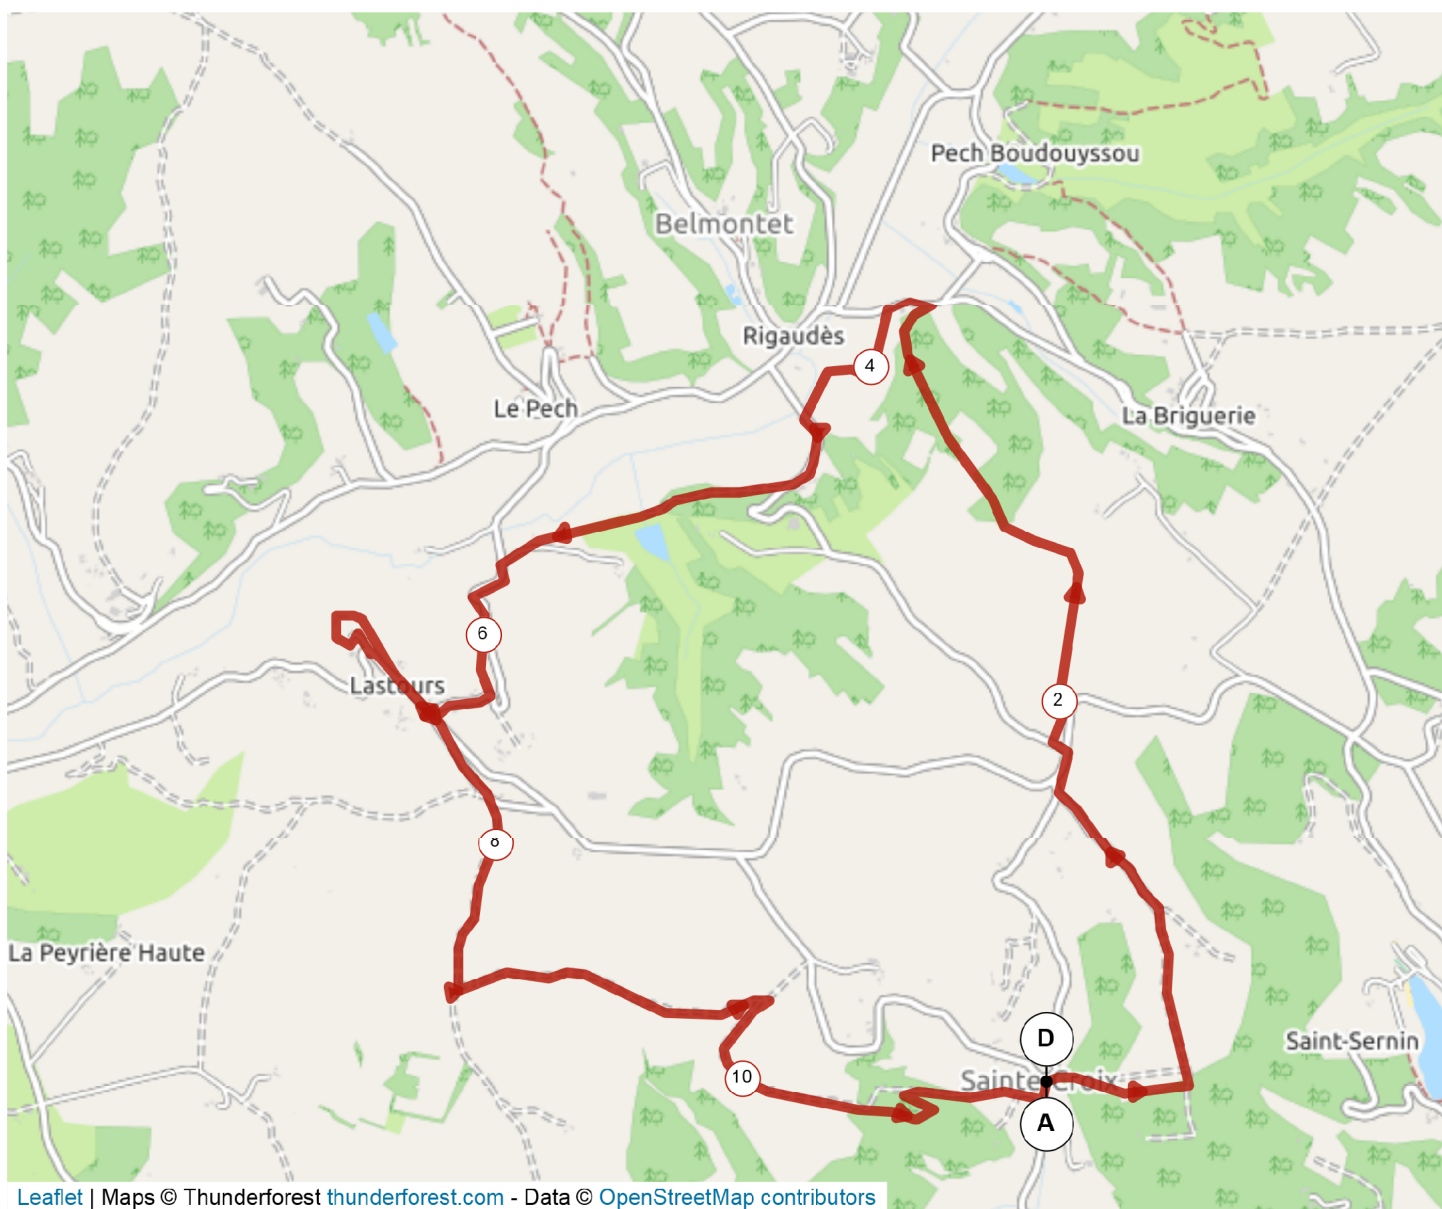

#10707600 | Randonnée pédestre | sainte croix

Belmontet -> Belmontet

11.344 km ↑ 207 m ↓ 207 m ▲ 176 m ▼ 268 m

Leaflet | Maps © Thunderforest [thunderforest.com](https://www.thunderforest.com/) - Data © [OpenStreetMap](https://openstreetmap.org/) contributors

© 2019 Openrunner